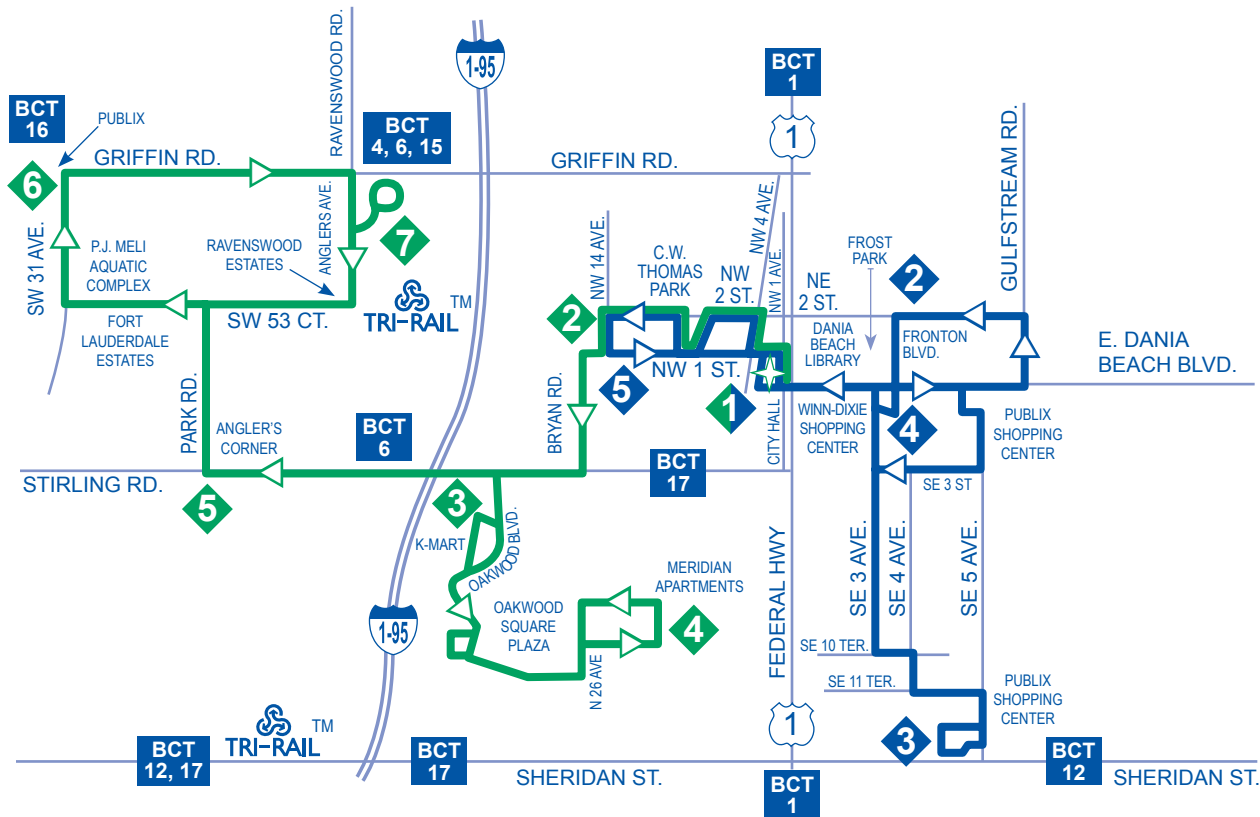

**BROWARD COUNTY
BOARD OF COUNTY COMMISSIONERS
TRANSPORTATION DEPARTMENT**

An equal opportunity employer and
provider of services.

DANIA BEACH East Route West Route

Community Bus Service Routes and Timetables

The City of Dania Beach

LEGEND

WEST ROUTE

EAST ROUTE

NUMBERS REFER TO THE TIME POINTS ON THE MAP.
BOLD TYPE INDICATES PM HOURS.

1	2	3	4	5	6	7	3	1
Dania City Hall	NW 1 St & NW 14 Ave	Oakwood Square K-Mart	N 26 Ave & Meridian Apts	Stirling Rd & Park Rd	Griffin Rd & SW 31 Ave Publix	FTL Airport Tri-Rail	Oakwood Square K-Mart	Dania City Hall
9:00a	9:05a	9:08a	9:13a	9:24a	9:28a	9:33a	9:41a	9:49a
10:00a	10:05a	10:08a	10:13a	10:24a	10:28a	10:33a	10:41a	10:49a
11:00a	11:05a	11:08a	11:13a	11:24a	11:28a	11:33a	11:41a	11:49a
12:00p	12:05p	12:08p	12:13p	12:24p	12:28p	12:33p	12:41p	12:49p
1:00p	1:05p	1:08p	1:13p	1:24p	1:28p	1:33p	1:41p	1:49p
2:00p	2:05p	2:08p	2:13p	2:24p	2:28p	2:33p	2:41p	2:49p
3:00p	3:05p	3:08p	3:13p	3:24p	3:28p	3:33p	3:41p	3:49p
4:00p	4:05p	4:08p	4:13p	4:24p	4:28p	4:33p	4:41p	4:49p
5:00p	5:05p	5:08p	5:13p	5:24p	5:28p	5:33p	5:41p	G5:47p

1	2	3	4	5	1
Dania City Hall	NE 2 St & NE 6 Ave Dania	Sheridan St & SE 5 Ave	Dania Beach Blvd & SE 3 Ave Winn-Dixie	NW 1 St & NW 14 Ave	Dania City Hall
9:00a	9:03a	9:10a	9:17a	9:23a	9:27a
9:30a	9:33a	9:40a	9:47a	9:53a	9:57a
10:00a	10:03a	10:10a	10:17a	10:23a	10:27a
10:30a	10:33a	10:40a	10:47a	10:53a	10:57a
11:00a	11:03a	11:10a	11:17a	11:23a	11:27a
11:30a	11:33a	11:40a	11:47a	11:53a	11:57a
12:00p	12:03p	12:10p	12:17p	12:23p	12:27p
12:30p	12:33p	12:40p	12:47p	12:53p	12:57p
1:00p	1:03p	1:10p	1:17p	1:23p	1:27p
1:30p	1:33p	1:40p	1:47p	1:53p	1:57p
2:00p	2:03p	2:10p	2:17p	2:23p	2:27p
2:30p	2:33p	2:40p	2:47p	2:53p	2:57p
3:00p	3:03p	3:10p	3:17p	3:23p	3:27p
3:30p	3:33p	3:40p	3:47p	3:53p	3:57p
4:00p	4:03p	4:10p	4:17p	4:23p	4:27p
4:30p	4:33p	4:40p	4:47p	4:53p	4:57p
5:00p	5:03p	5:10p	5:17p	5:23p	G5:30p