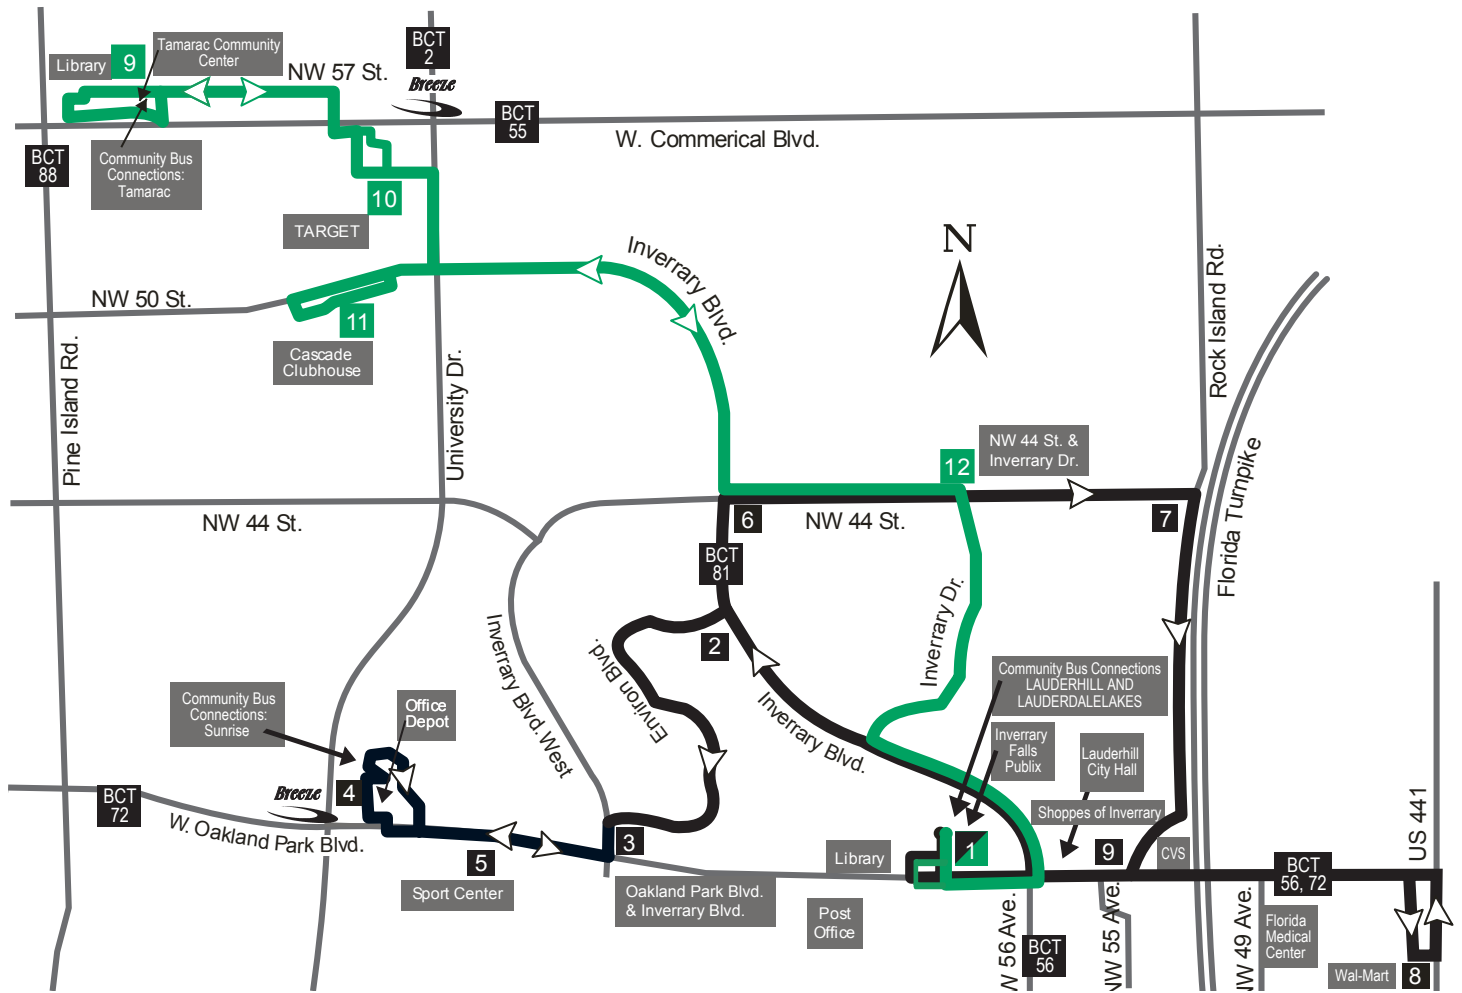

The City of Lauderhill Community Bus Service Routes 2,3,4