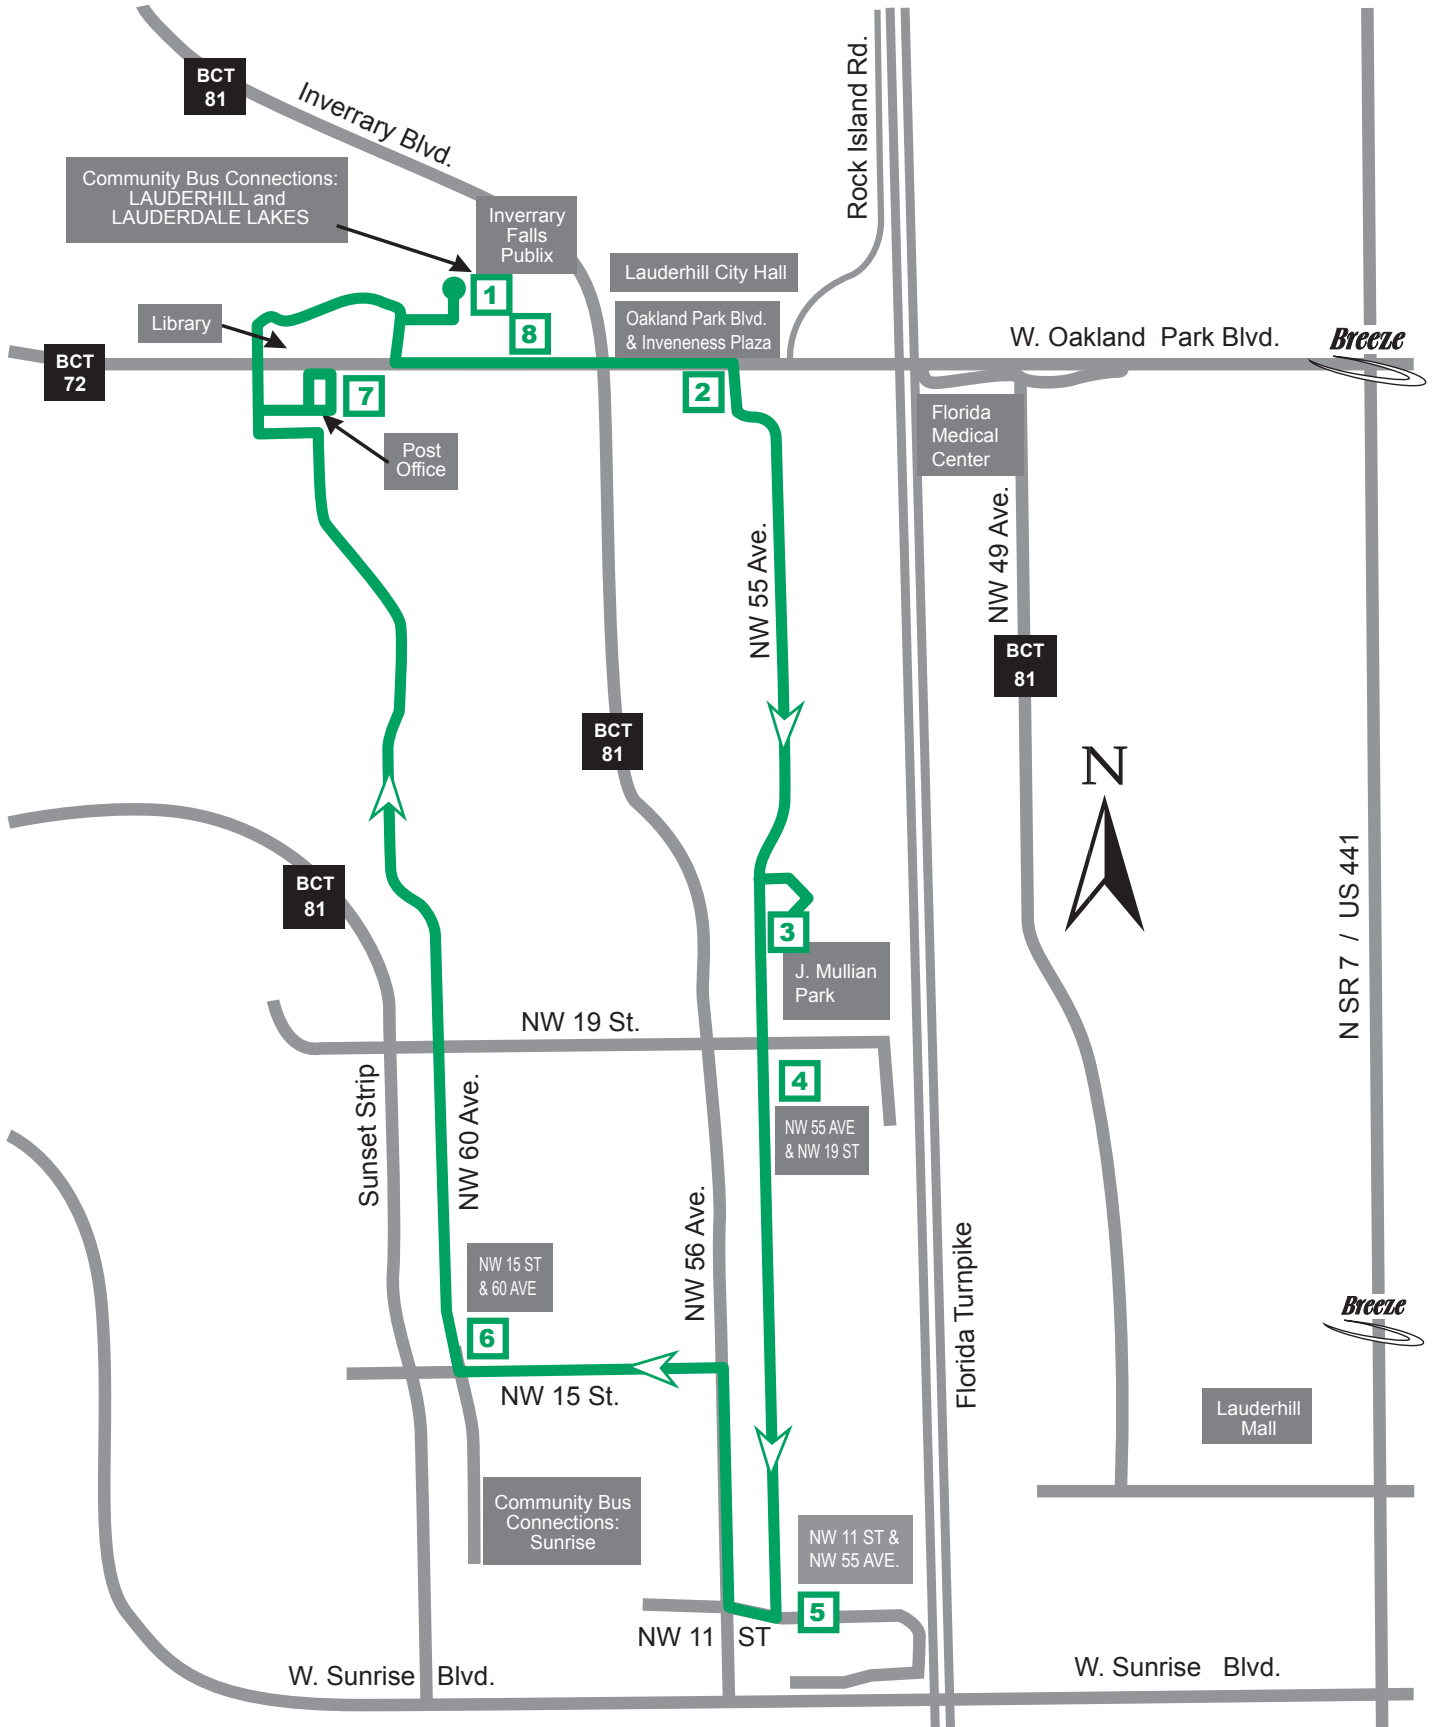

The City of Lauderdale Community Bus Service Routes 2,3,4