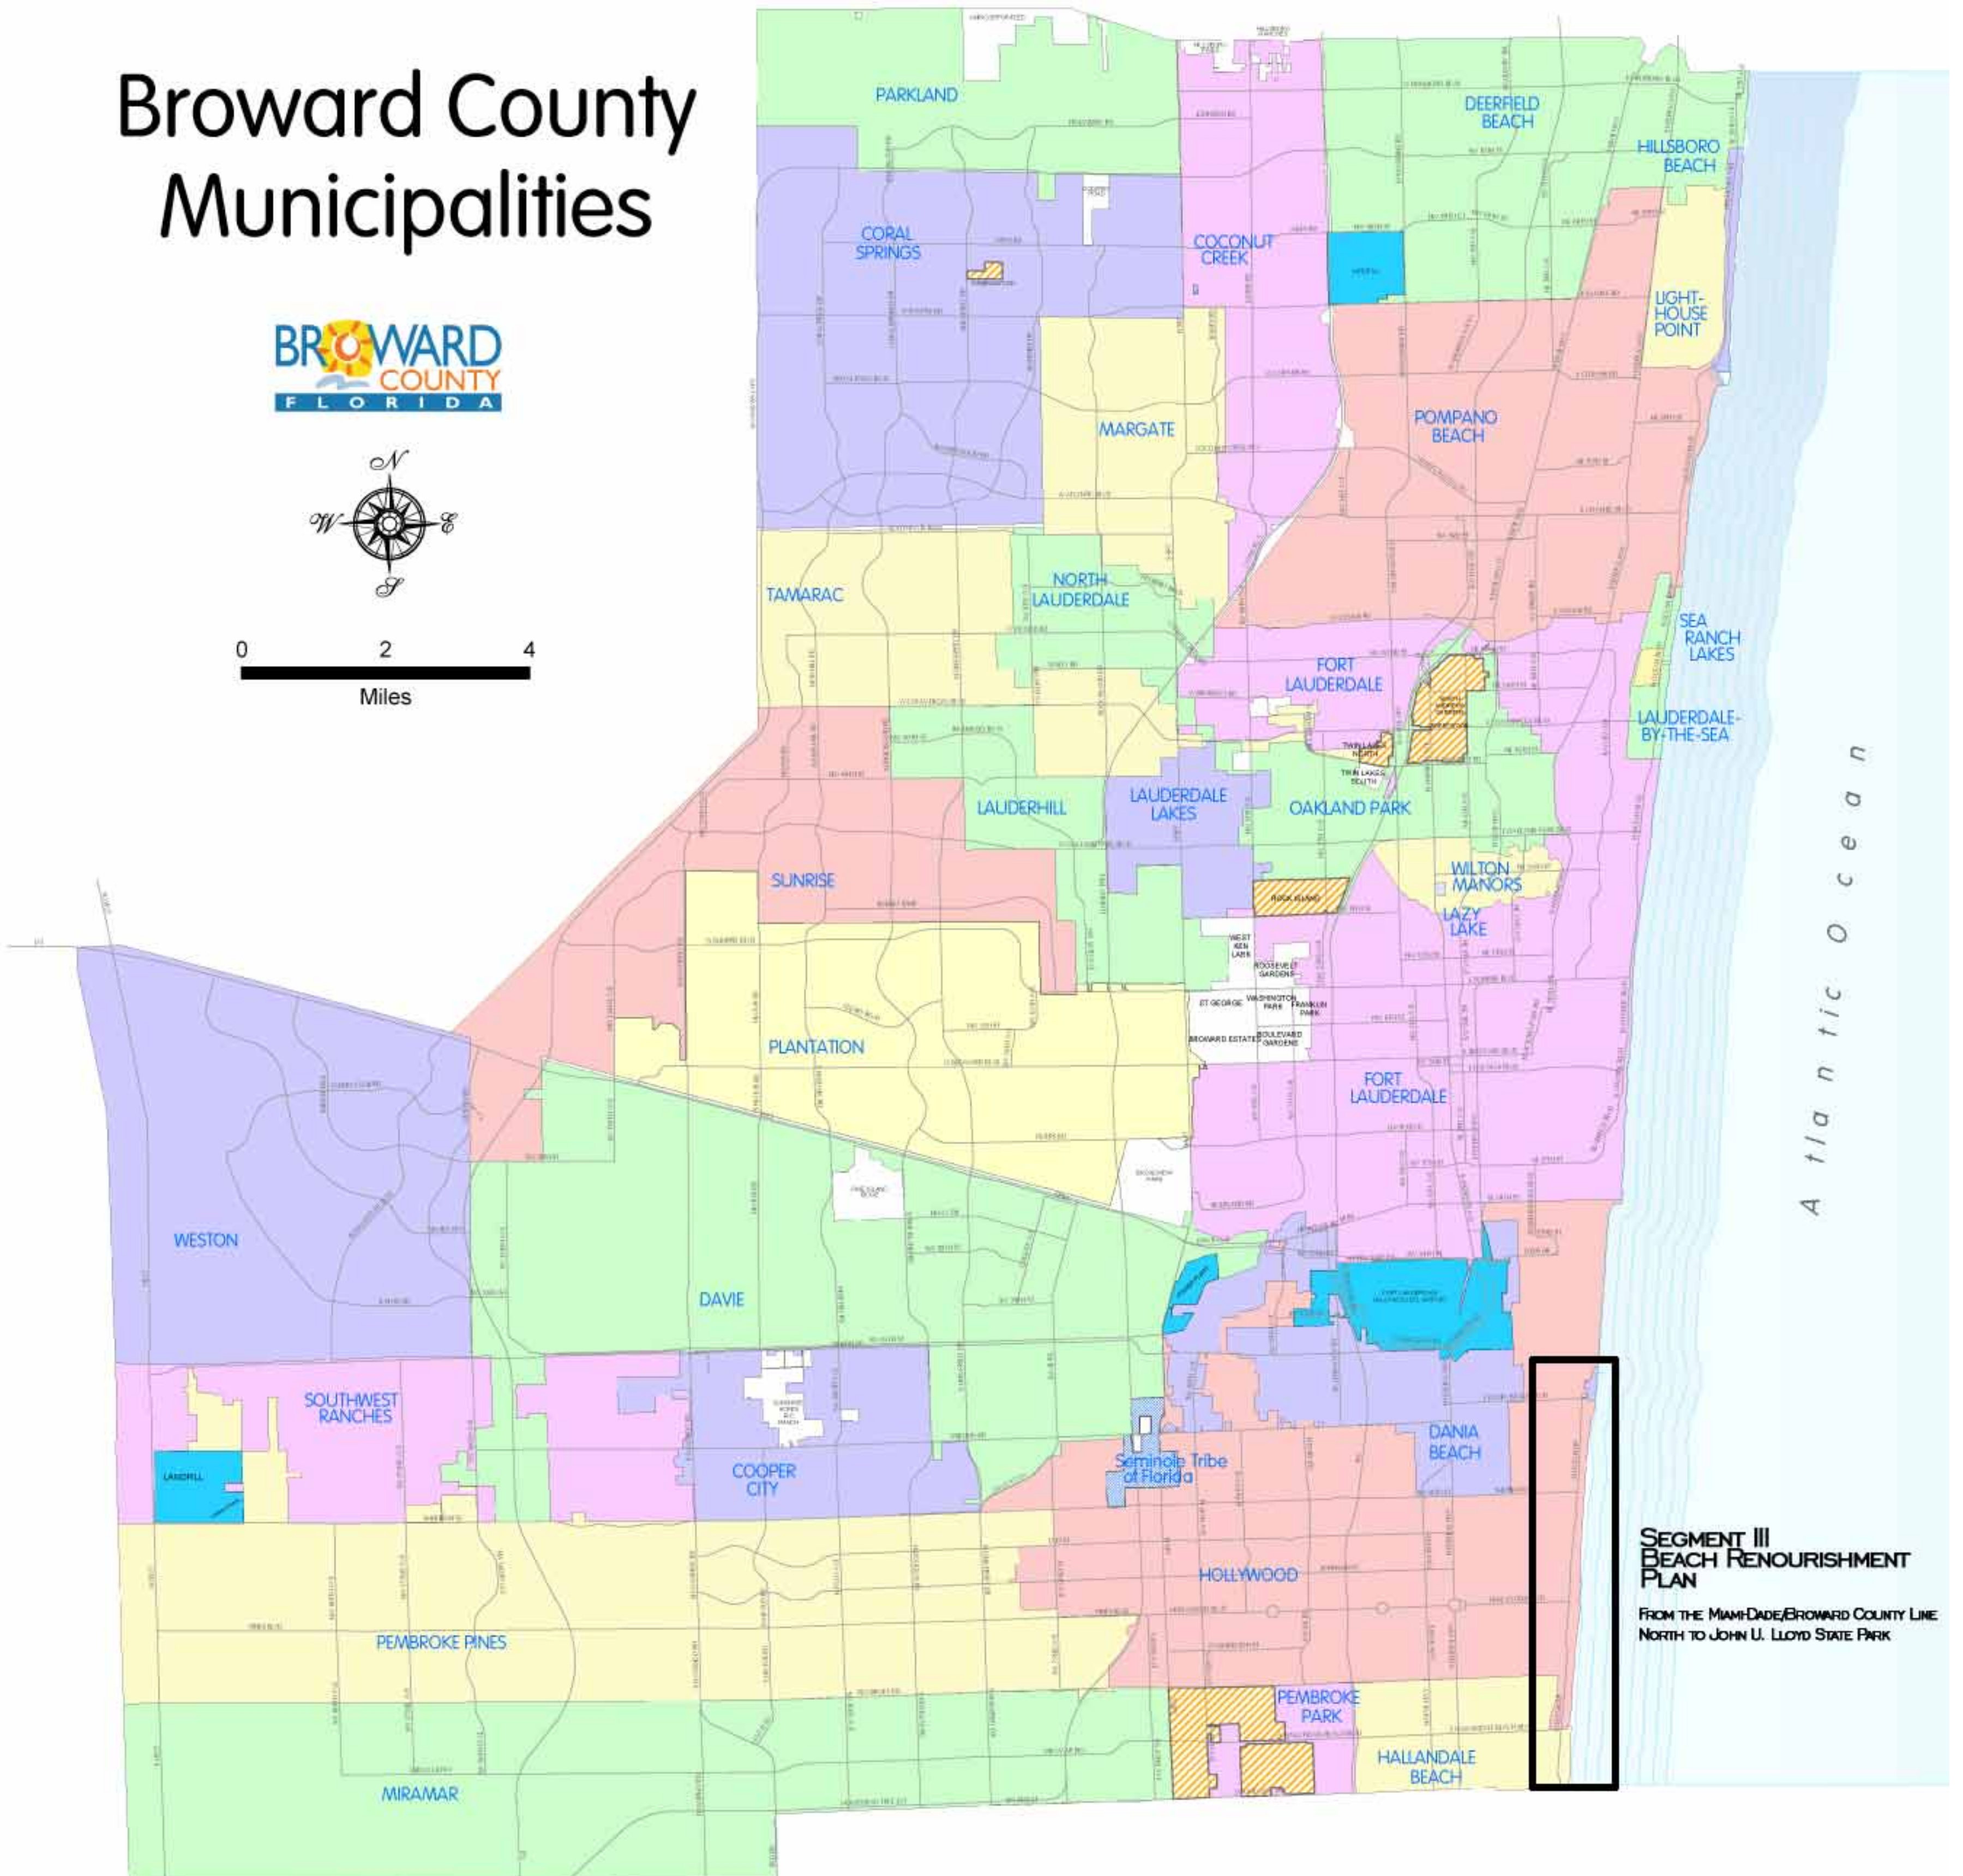

Broward County Municipalities

A t l a n t i c O c e a n

**SEGMENT III
BEACH RENOURISHMENT
PLAN**
FROM THE MIAMI-DADE/BROWARD COUNTY LINE
NORTH TO JOHN U. LLOYD STATE PARK

This map is for conceptual purposes only and is not intended for legal or boundary determinations.