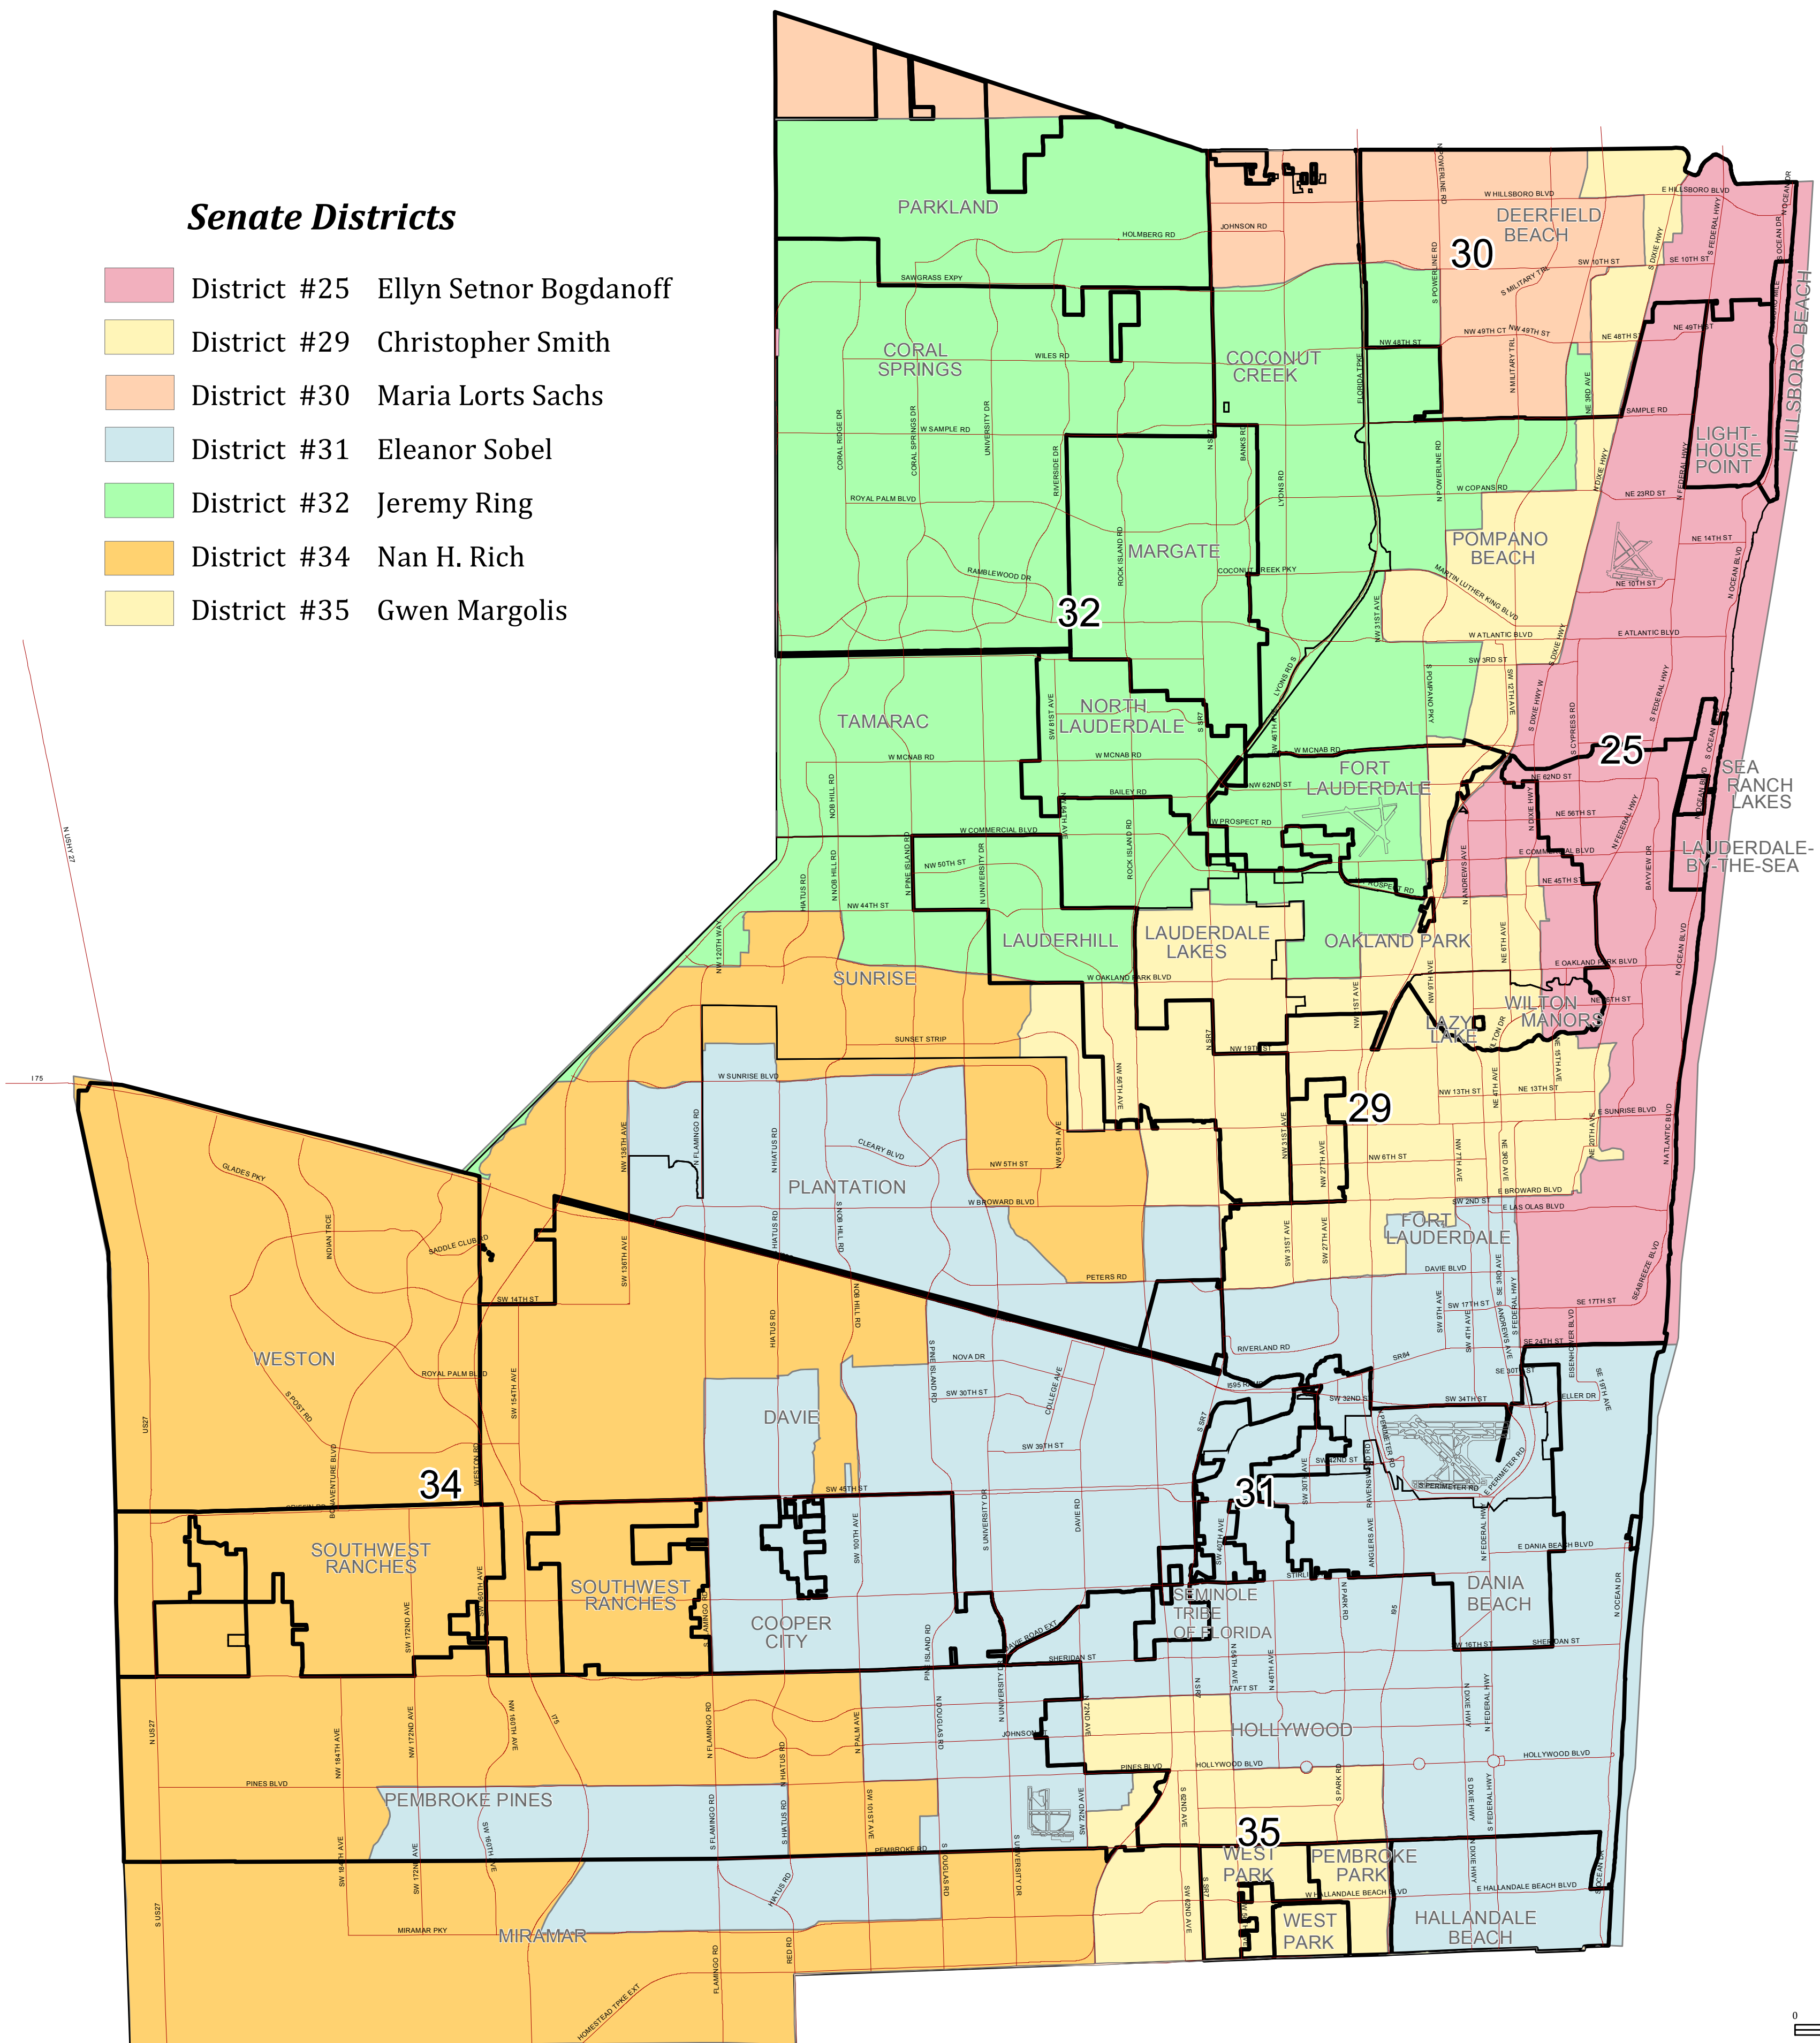

BROWARD COUNTY SENATE DISTRICTS

Senate Districts

- District #25 Ellyn Setnor Bogdanoff
- District #29 Christopher Smith
- District #30 Maria Lorts Sachs
- District #31 Eleanor Sobel
- District #32 Jeremy Ring
- District #34 Nan H. Rich
- District #35 Gwen Margolis

This map for conceptual purposes only and is not intended for legal or boundary determinations.