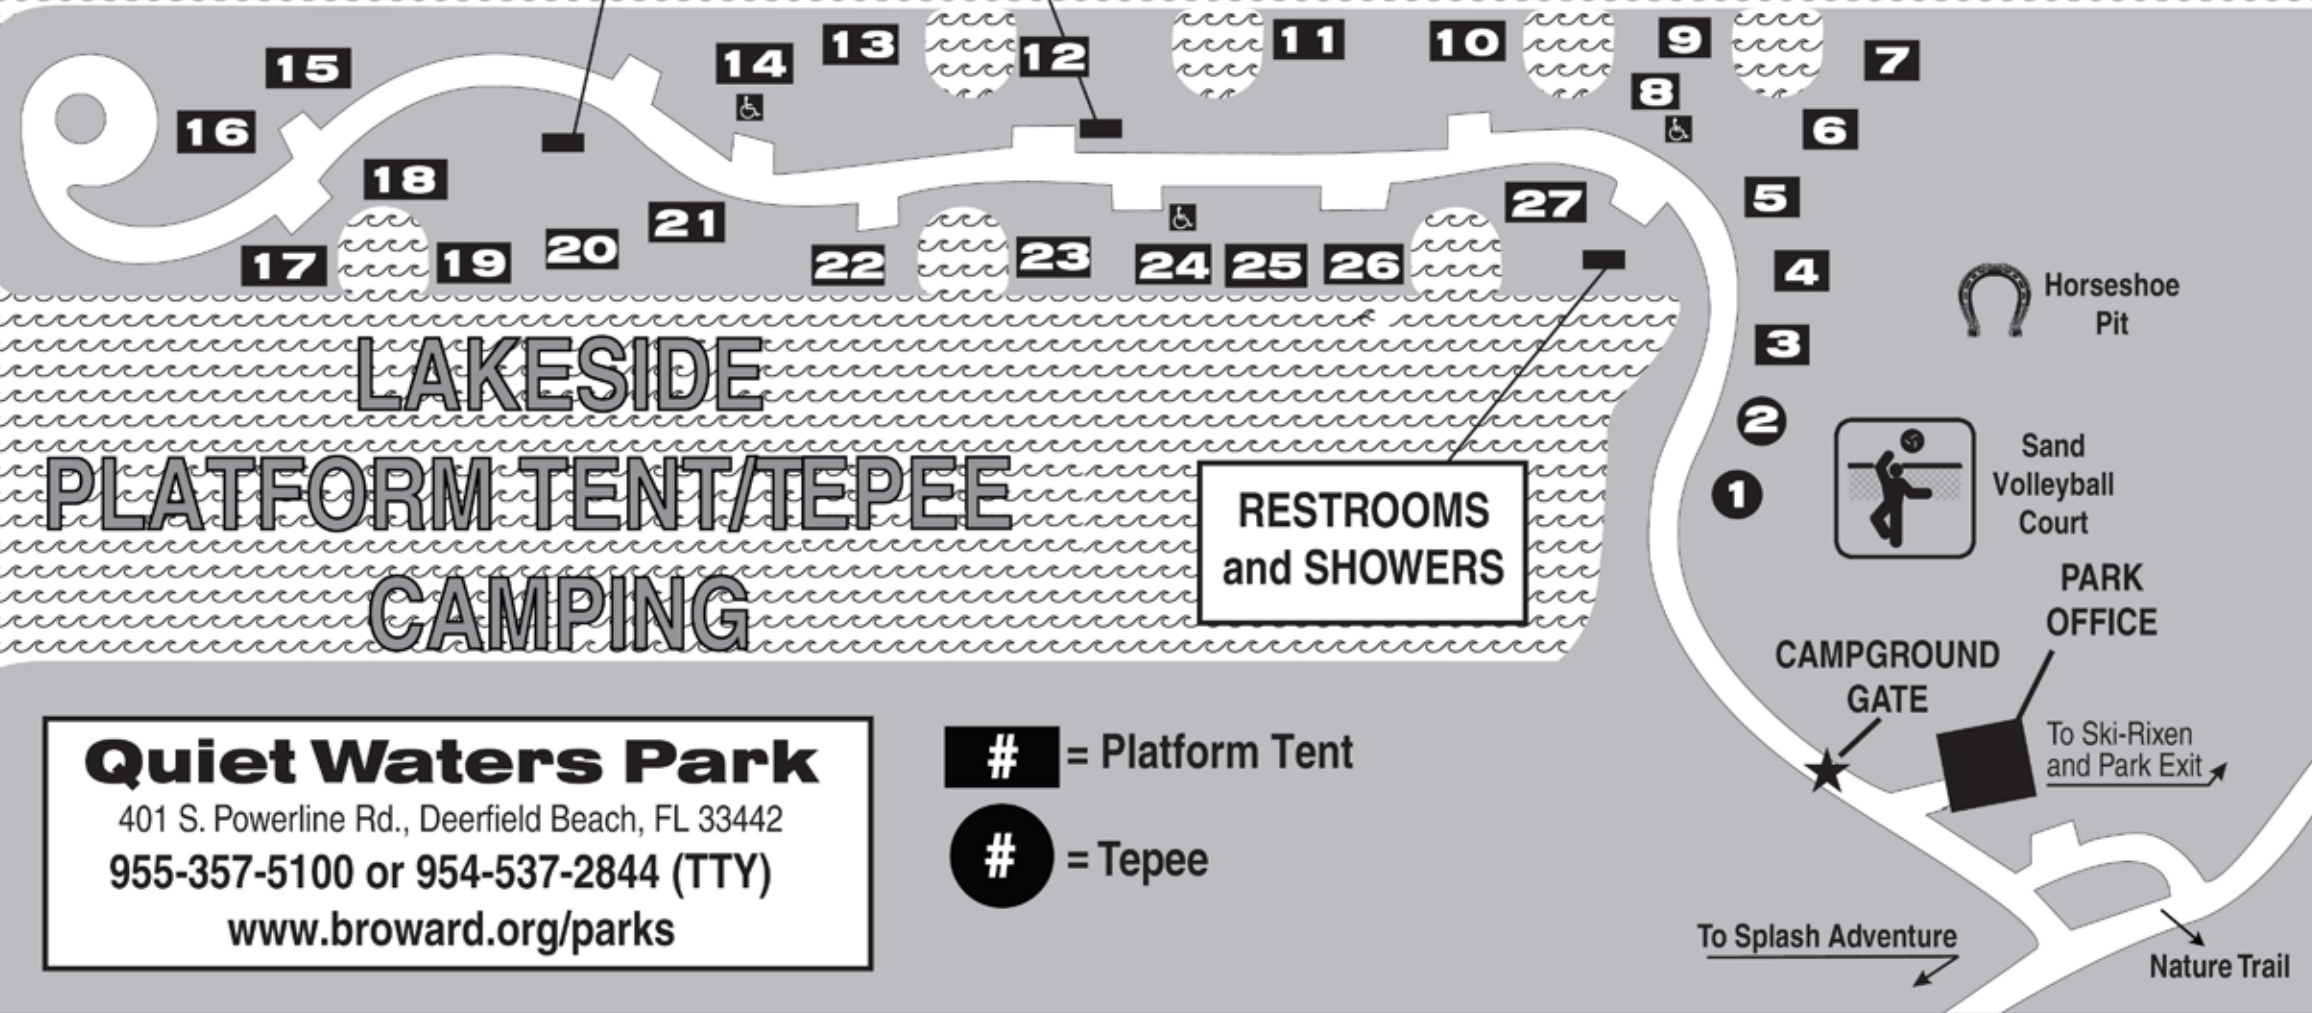

RESTROOMS and SHOWERS

**LAKESIDE
PLATFORM TENT/TEPEE
CAMPING**

Quiet Waters Park
401 S. Powerline Rd., Deerfield Beach, FL 33442
955-357-5100 or 954-537-2844 (TTY)
www.broward.org/parks

= Platform Tent

= Tepee

To Splash Adventure

Nature Trail