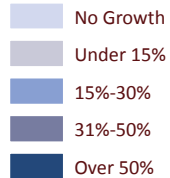

Broward County Commission Districts

Population Growth 2000-2010

Data Sources:
Census 2000 and Bureau of Economic
and Business Research 2010

* White areas (no data) are County Regional
Facilities and Seminole Tribe of Florida